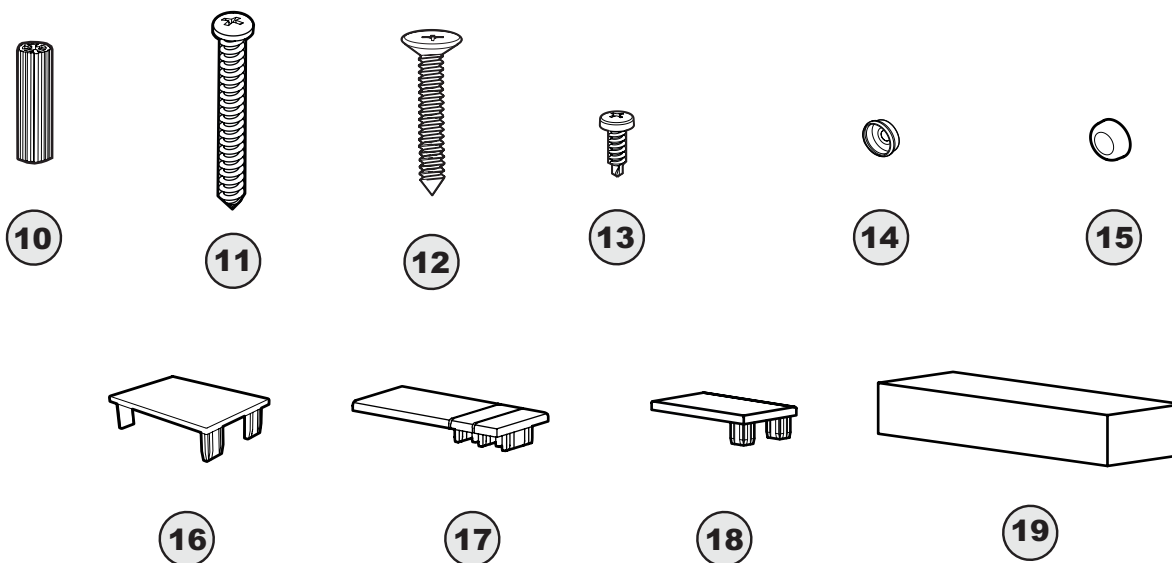

POSSIBLE CONFIGURATIONS

Reversible

ITEM	FLEURCO CODE	PARTS AND HARDWARE	QTY
1	ELE-WJAMB-XX-79	WALL JAMB	2
2		DOOR PANEL	1
3		FIXED PANEL	1
4	LAP-MAGEXP-XX-79	MAGNETIC EXPANDER	1
5		HANDLE	1
6A	PLAT-THRESH-33-72 ++15405	THRESHOLD	1
6B	COEX-LA415-40-33 COEX-LA415-40	THRESHOLD GASKET	1
7	LAVBAR-XX-70	SUPPORT BAR	1
8	LAV-BRACKET-S-XX	GLASS MOUNT BRACKET	1
9	LAVBRACKET-33 PJ-BRACKET-XX	WALL MOUNT BRACKET	2
10		WALL PLUG	8
11		PAN HEAD SCREW	6
12		FLAT HEAD SCREW	2
13		PAN SELF-DRILLING SCREW	9
14		BACK SCREW CAP	15
15		SCREW CAP	15
16	LA-RP-CAP-33-79 LA-RP-CAP-XX	FRAME CAP	2
17	ELE-WJCAP-XX	WALL JAMB CAP	2
18	LAP-F-CAP-XX	FIXED PANEL CAP	1
19		SHIM	1

LEGEND

XX = FINISH (11, 25, 33)

** = LENGTH (54, 60, 79, 86 ETC)

++ = CODE (AC, ABN)