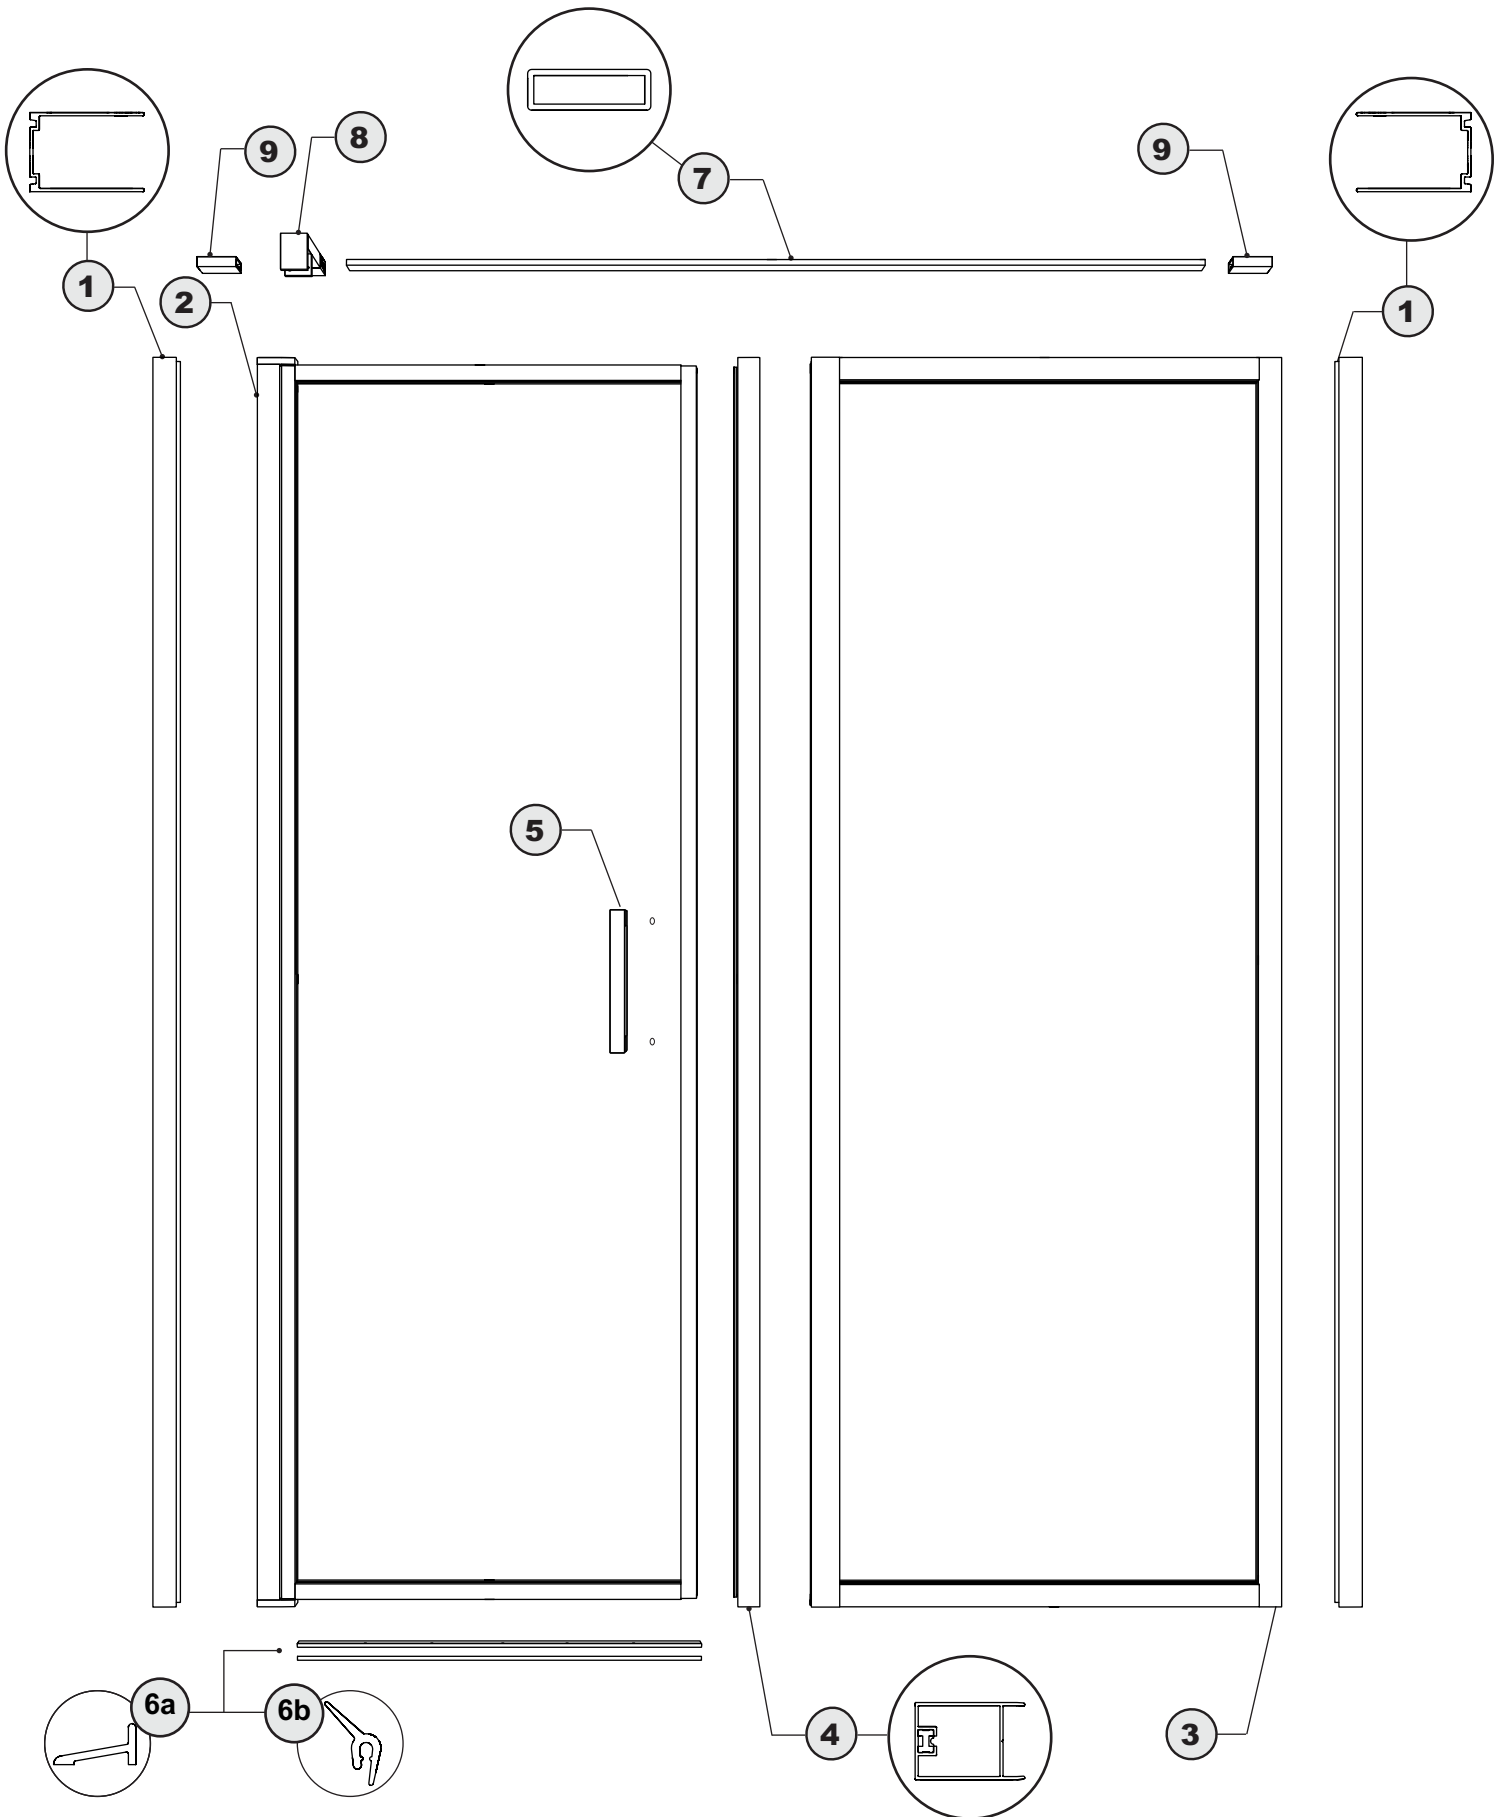

POSSIBLE CONFIGURATIONS

Reversible

ITEM	FLEURCO CODE	PARTS AND HARDWARE	QTY
1	ELE-WJAMB-XX-79	WALL JAMB	2
2		DOOR PANEL	1
3		FIXED PANEL	1
4	LAP-MAGEXP-XX-79	MAGNETIC EXPANDER	1
5		HANDLE	1
6A	PLAT-THRESH-33-72 ++15405	THRESHOLD	1
6B	COEX-LA415-40-33 COEX-LA415-40	THRESHOLD GASKET	1
7	LAVBAR-XX-70	SUPPORT BAR	1
8	LAV-BRACKET-S-XX	GLASS MOUNT BRACKET	1
9	LAVBRACKET-33 PJ-BRACKET-XX	WALL MOUNT BRACKET	2
10		WALL PLUG	8
11		PAN HEAD SCREW	6
12		FLAT HEAD SCREW	2
13		PAN SELF-DRILLING SCREW	9
14		BACK SCREW CAP	15
15		SCREW CAP	15
16	LA-RP-CAP-33-79 LA-RP-CAP-XX	FRAME CAP	2
17	ELE-WJCAP-XX	WALL JAMB CAP	2
18	LAP-F-CAP-XX	FIXED PANEL CAP	1
19		SHIM	1

LEGEND

XX = FINISH (11, 25, 33)

** = LENGTH (54, 60, 79, 86 ETC)

++ = CODE (AC, ABN)