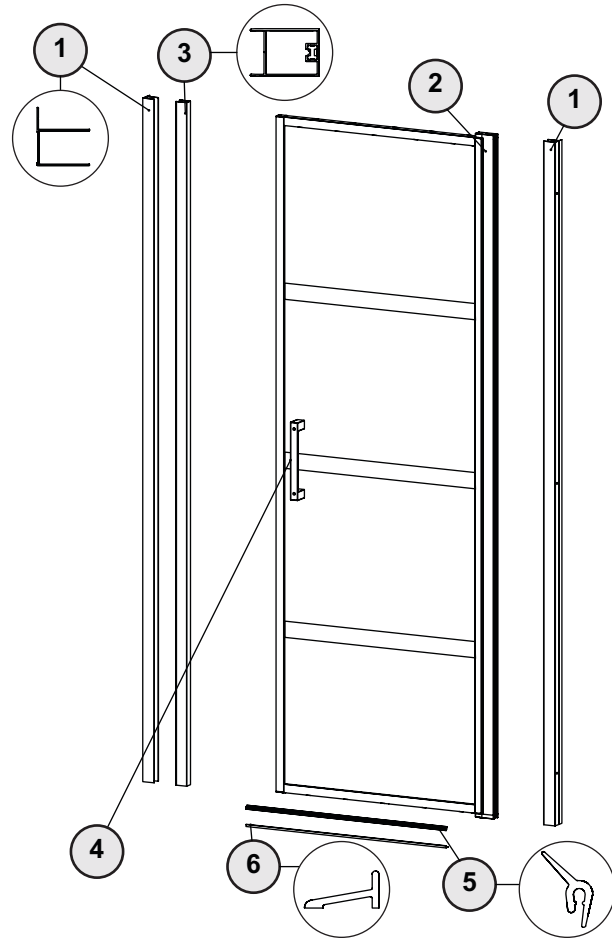

LATITUDE PIVOT SINGLE - PARTS AND HARDWARE LISTING

Reversible

ITEM	FLEURCO CODE	PARTS AND HARDWARE	QTY
1	LA-WJAMB-33-79	WALL JAMB	2
2		DOOR PANEL ASSEMBLY	1
3	LAP-MAGEXP-33-79	MAGNETIC EXPANDER	1
4		HANDLE	1
5	COEX-LA415-40-33	THRESHOLD GASKET	1
6	PLAT-THRESH-33-72	THRESHOLD	1
7		WALL PLUG	6
8		PAN HEAD SCREW	6
9		PAN HEAD SELF DRILLING SCREW	6
10		BACK SCREW CAP	12
11		SCREW CAP	12
12	LA-RP-CAP-33-79	FRAME CAP	1
13	LA-WJCAP-33	WALL JAMB CAP	2
14		SHIM	1