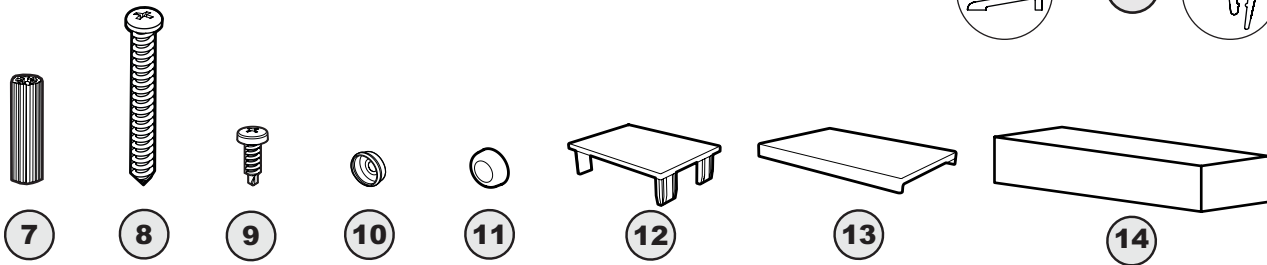

LATITUDE PIVOT SINGLE - PARTS AND HARDWARE LISTING

Reversible

ITEM	FLEURCO CODE	PARTS AND HARDWARE	QTY
1	LA-WJAMB-33-79	WALL JAMB	2
2		DOOR PANEL ASSEMBLY	1
3	LAP-MAGEXP-33-79	MAGNETIC EXPANDER	1
4		HANDLE	1
5	COEX-LA415-40-33	THRESHOLD GASKET	1
6	PLAT-THRESH-33-72	THRESHOLD	1
7		WALL PLUG	6
8		PAN HEAD SCREW	6
9		PAN HEAD SELF DRILLING SCREW	6
10		BACK SCREW CAP	12
11		SCREW CAP	12
12	LA-RP-CAP-33-79	FRAME CAP	1
13	LA-WJCAP-33	WALL JAMB CAP	2
14		SHIM	1