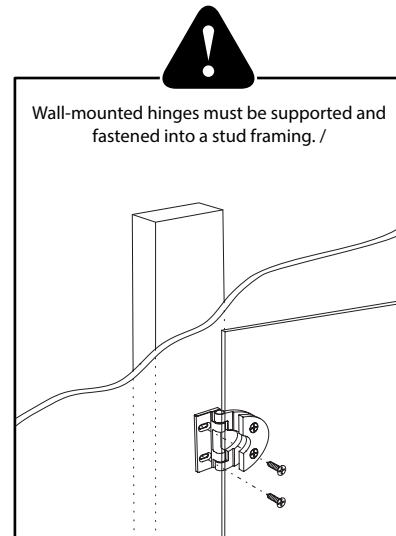

WITH RECTANGULAR (M) HINGES

WITH RECTANGULAR (M) HINGES

Model	Height (A)	Width (B)	Finish	Glass	Base
VMSXT029	63" / 1600mm	29" / 737mm	11 / 25 / 33	3/8" (10 mm)	N/A

	Products and specifications are subject to change without notice. Please contact our sale office for any further enquiry.	Glass Options / Verre	Finish Options / Fini
		40 : 3/8" Clear	11 : Chrome 25 : Brushed Nickel 33 : Matte Black

WITH OVAL (Q) HINGES

Model	Height (A)	Width (B)	Glass	Base
VQRXT029	63" / 1600mm	29" / 737mm	3/8" (10 mm)	N/A