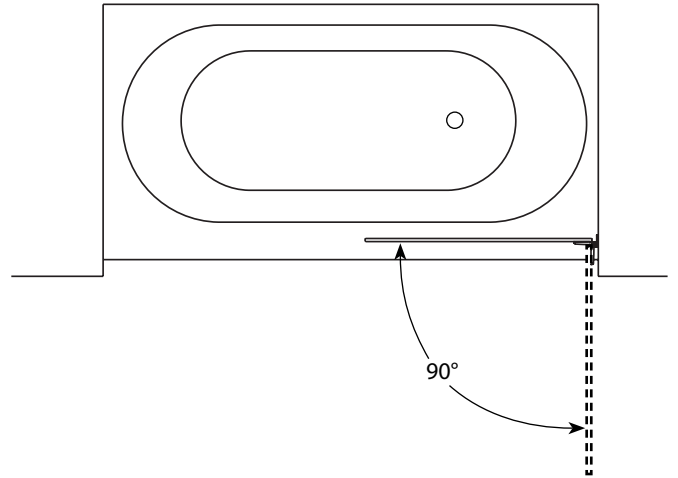

Model	Height (A)	Width (B)	Finish	Glass / Verre	Base
VXT029	63" / 1600mm	29" / 737mm	11 / 25	3/8" (10 mm) 40	N/A
VT029	63" / 1600mm	29" / 737mm	11 / 25	1/4" (6 mm) 40	N/A

Insert Code L or R 	Insert Code 	
-------------------------------	------------------------	--

WITH RECTANGULAR (M) HINGES

WITH RECTANGULAR (M) HINGES

Model	Height (A)	Width (B)	Finish	Glass	Base
VMSXT029	63" / 1600mm	29" / 737mm	11 / 25 / 33	3/8" (10 mm)	N/A

	Products and specifications are subject to change without notice. Please contact our sale office for any further enquiry.	Glass Options / Verre	Finish Options / Fini
		40 : 3/8" Clear	11 : Chrome 25 : Brushed Nickel 33 : Matte Black

WITH OVAL (Q) HINGES

Model	Height (A)	Width (B)	Glass	Base
VQRXT029	63" / 1600mm	29" / 737mm	3/8" (10 mm)	N/A