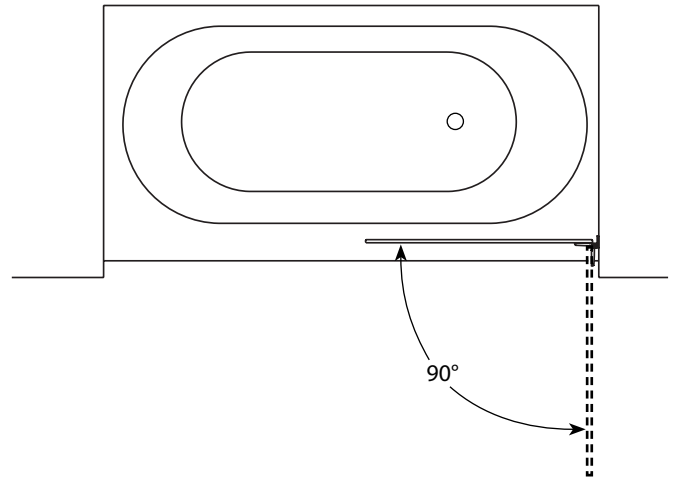

Tub Shield

Model shown / VXT029-11-40L-Q

FEATURES :

- ◆ European style frameless door
- ◆ Optional Microtek glass surface protection
- ◆ Tempered glass
- ◆ Glass thickness : 1/4" (6mm), 3/8" (10mm)
- ◆ Choice of hinges
- ◆ 10-year limited warranty
- ◆ Easy to install ([see Instruction Manual](#))

Model	Height (A)	Width (B)	Finish	Glass / Verre	Base
VXT029	63" / 1600mm	29" / 737mm	11 / 25	3/8" (10 mm) 40	N/A
VT029	63" / 1600mm	29" / 737mm	11 / 25	1/4" (6 mm) 40	N/A

Insert Code L or R 	Insert Code 	
-------------------------------	------------------------	--

WITH RECTANGULAR (M) HINGES

WITH RECTANGULAR (M) HINGES

Model	Height (A)	Width (B)	Finish	Glass	Base
VMSXT029	63" / 1600mm	29" / 737mm	11 / 25 / 33	3/8" (10 mm)	N/A

	Products and specifications are subject to change without notice. Please contact our sale office for any further enquiry.	Glass Options / Verre	Finish Options / Fini
		40 : 3/8" Clear	11 : Chrome 25 : Brushed Nickel 33 : Matte Black

WITH OVAL (Q) HINGES

Model	Height (A)	Width (B)	Glass	Base
VQRXT029	63" / 1600mm	29" / 737mm	3/8" (10 mm)	N/A