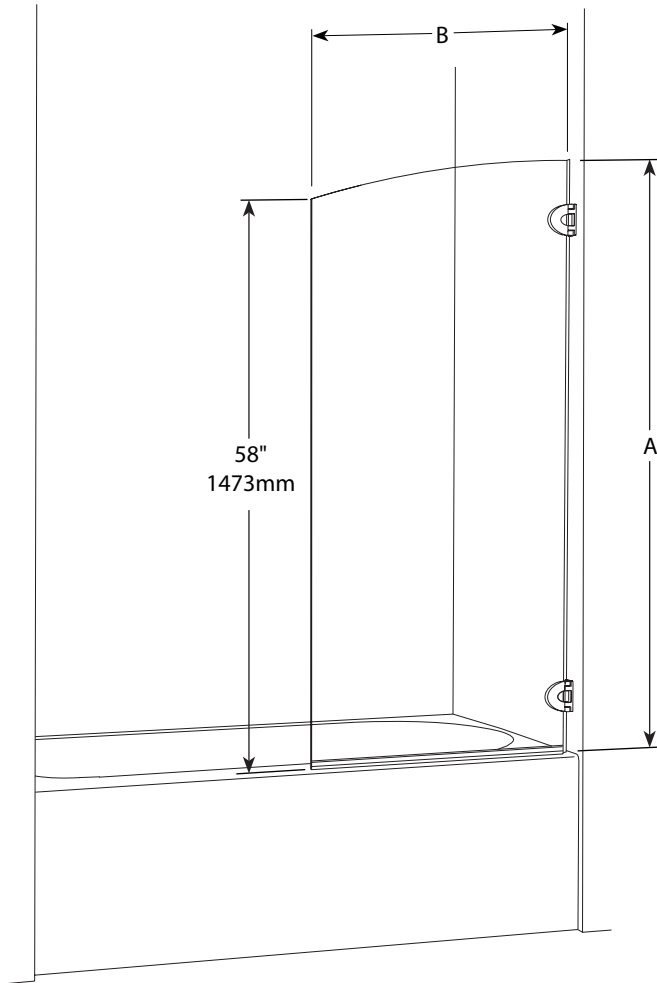

Tub Shield

Model shown / VXT029-11-40L-Q

FEATURES :

- ◆ European style frameless door
- ◆ Optional Microtek glass surface protection
- ◆ Tempered glass
- ◆ Glass thickness : 1/4" (6mm), 3/8" (10mm)
- ◆ Choice of hinges
- ◆ 10-year limited warranty
- ◆ Easy to install ([see Instruction Manual](#))

Model	Height (A)	Width (B)	Finish	Glass / Verre	Base
VXT029	63" / 1600mm	29" / 737mm	11 / 25	3/8" (10 mm) 40	N/A
VT029	63" / 1600mm	29" / 737mm	11 / 25	1/4" (6 mm) 40	N/A

Insert Code L or R 	Insert Code 	
-------------------------------	------------------------	--

WITH RECTANGULAR (M) HINGES

WITH RECTANGULAR (M) HINGES

Model	Height (A)	Width (B)	Finish	Glass	Base
VMSXT029	63" / 1600mm	29" / 737mm	11 / 25 / 33	3/8" (10 mm)	N/A

	Products and specifications are subject to change without notice. Please contact our sale office for any further enquiry.	Glass Options / Verre	Finish Options / Fini
		40 : 3/8" Clear	11 : Chrome 25 : Brushed Nickel 33 : Matte Black

WITH OVAL (Q) HINGES

Model	Height (A)	Width (B)	Glass	Base
VQRXT029	63" / 1600mm	29" / 737mm	3/8" (10 mm)	N/A