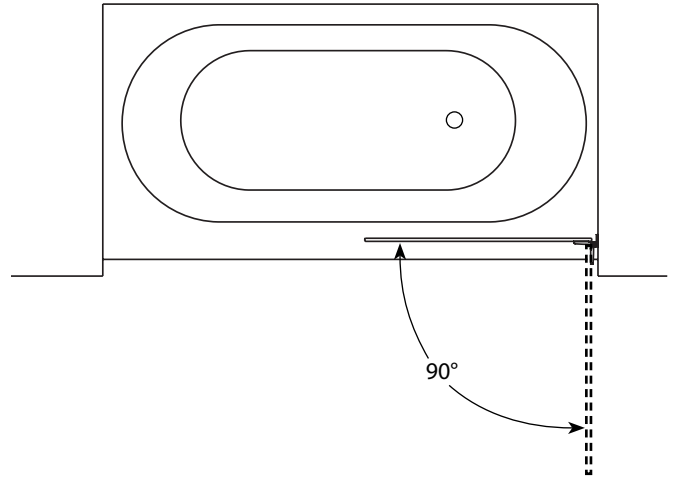

Tub Shield

Model shown / VXT029-11-40L-Q

FEATURES :

- ◆ European style frameless door
- ◆ Optional Microtek glass surface protection
- ◆ Tempered glass
- ◆ Glass thickness : 1/4" (6mm), 3/8" (10mm)
- ◆ Choice of hinges
- ◆ 10-year limited warranty
- ◆ Easy to install ([see Instruction Manual](#))

Model	Height (A)	Width (B)	Finish	Glass / Verre	Base
VXT029	63" / 1600mm	29" / 737mm	11 / 25	3/8" (10 mm) 40	N/A
VT029	63" / 1600mm	29" / 737mm	11 / 25	1/4" (6 mm) 40	N/A

Insert Code L or R 	Insert Code 	
-------------------------------	------------------------	--

WITH RECTANGULAR (M) HINGES

WITH RECTANGULAR (M) HINGES

Model	Height (A)	Width (B)	Finish	Glass	Base
VMSXT029	63" / 1600mm	29" / 737mm	11 / 25 / 33	3/8" (10 mm)	N/A

	Products and specifications are subject to change without notice. Please contact our sale office for any further enquiry.	Glass Options / Verre	Finish Options / Fini
		40 : 3/8" Clear	11 : Chrome 25 : Brushed Nickel 33 : Matte Black

WITH OVAL (Q) HINGES

Model	Height (A)	Width (B)	Glass	Base
VQRXT029	63" / 1600mm	29" / 737mm	3/8" (10 mm)	N/A