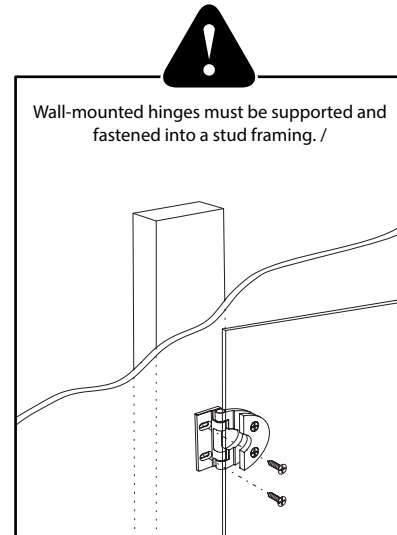

Tub Shield

Model shown / VXT029-11-40L-Q

FEATURES :

- ◆ European style frameless door
- ◆ Optional Microtek glass surface protection
- ◆ Tempered glass
- ◆ Glass thickness : 1/4" (6mm), 3/8" (10mm)
- ◆ Choice of hinges
- ◆ 10-year limited warranty
- ◆ Easy to install ([see Instruction Manual](#))

Model	Height (A)	Width (B)	Finish	Glass / Verre	Base
VXT029	63" / 1600mm	29" / 737mm	11 / 25	3/8" (10 mm) 40	N/A
VT029	63" / 1600mm	29" / 737mm	11 / 25	1/4" (6 mm) 40	N/A

Insert Code L or R 	Insert Code 	
-------------------------------	------------------------	--

WITH RECTANGULAR (M) HINGES

WITH RECTANGULAR (M) HINGES

Model	Height (A)	Width (B)	Finish	Glass	Base
VMSXT029	63" / 1600mm	29" / 737mm	11 / 25 / 33	3/8" (10 mm)	N/A

	Products and specifications are subject to change without notice. Please contact our sale office for any further enquiry.	Glass Options / Verre	Finish Options / Fini
		40 : 3/8" Clear	11 : Chrome 25 : Brushed Nickel 33 : Matte Black