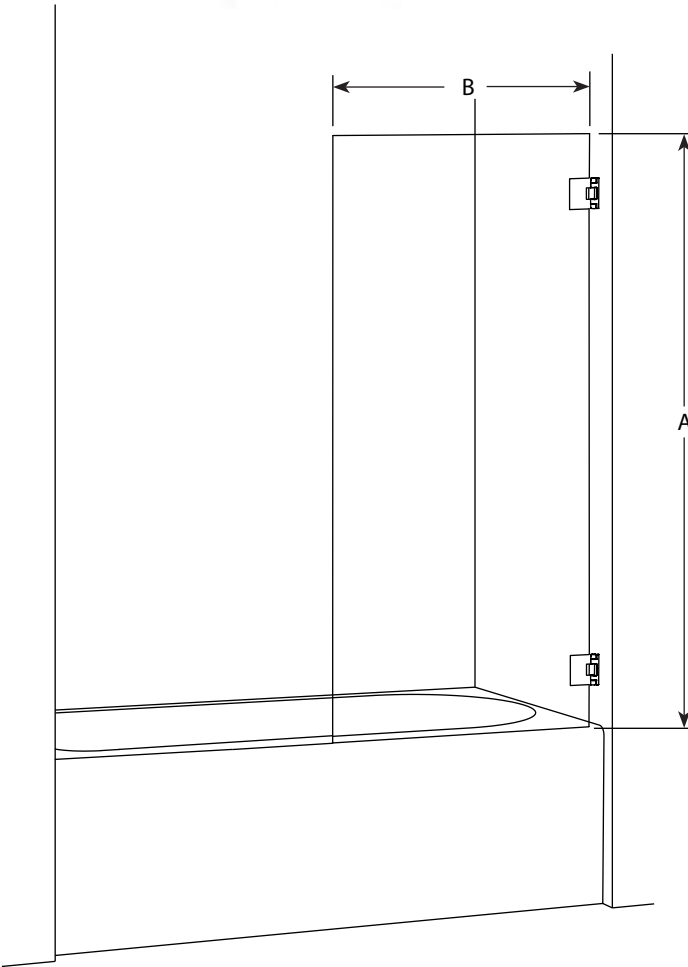

Tub Shield

Model shown / VXT029-11-40L-Q

FEATURES :

- ◆ European style frameless door
- ◆ Optional Microtek glass surface protection
- ◆ Tempered glass
- ◆ Glass thickness : 1/4" (6mm), 3/8" (10mm)
- ◆ Choice of hinges
- ◆ 10-year limited warranty
- ◆ Easy to install ([see Instruction Manual](#))

Model	Height (A)	Width (B)	Finish	Glass / Verre	Base
VXT029	63" / 1600mm	29" / 737mm	11 / 25	3/8" (10 mm) 40	N/A
VT029	63" / 1600mm	29" / 737mm	11 / 25	1/4" (6 mm) 40	N/A

Insert Code L or R 	Insert Code 	
-------------------------------	------------------------	--

WITH RECTANGULAR (M) HINGES

WITH RECTANGULAR (M) HINGES

Model	Height (A)	Width (B)	Finish	Glass	Base
VMSXT029	63" / 1600mm	29" / 737mm	11 / 25 / 33	3/8" (10 mm)	N/A

	Products and specifications are subject to change without notice. Please contact our sale office for any further enquiry.	Glass Options / Verre	Finish Options / Fini
		40 : 3/8" Clear	11 : Chrome 25 : Brushed Nickel 33 : Matte Black

WITH OVAL (Q) HINGES

Model	Height (A)	Width (B)	Glass	Base
VQRXT029	63" / 1600mm	29" / 737mm	3/8" (10 mm)	N/A