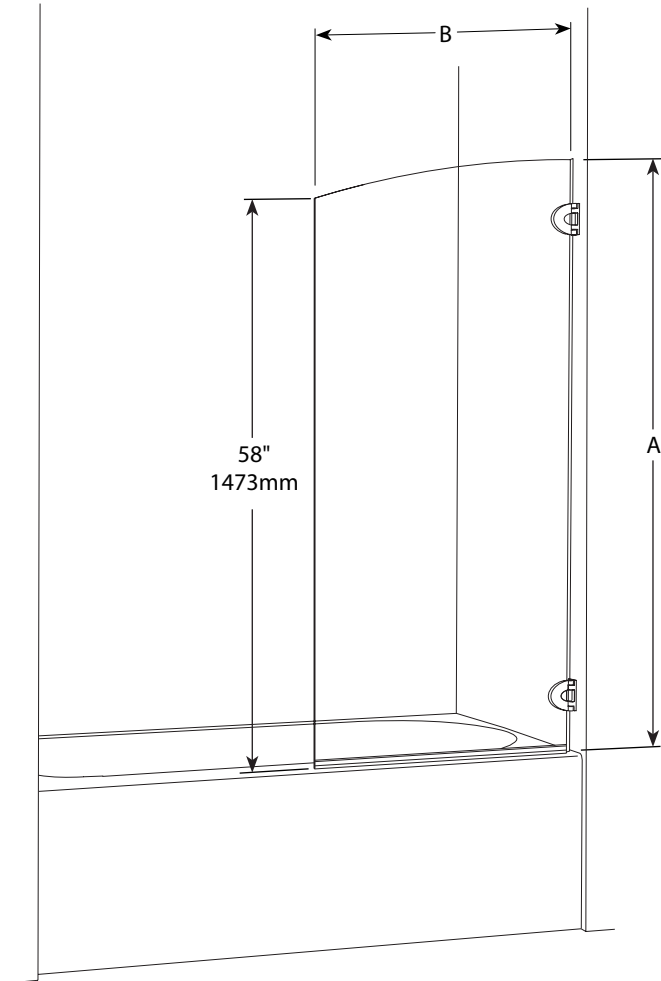

Model	Height (A)	Width (B)	Finish	Glass / Verre	Base
VXT029	63" / 1600mm	29" / 737mm	11 / 25	3/8" (10 mm) 40	N/A
VT029	63" / 1600mm	29" / 737mm	11 / 25	1/4" (6 mm) 40	N/A

Insert Code L or R 	Insert Code 	
-------------------------------	------------------------	--

Technical Information

	Products and specifications are subject to change without notice. Please contact our sale office for any further enquiry.	Glass Options / Verre	Finish Options / Fini
		40 : 3/8" Clear	11 : Chrome 25 : Brushed Nickel 33 : Matte Black

WITH RECTANGULAR (M) HINGES

WITH RECTANGULAR (M) HINGES

Model	Height (A)	Width (B)	Finish	Glass	Base
VMSXT029	63" / 1600mm	29" / 737mm	11 / 25 / 33	3/8" (10 mm)	N/A

	Products and specifications are subject to change without notice. Please contact our sale office for any further enquiry.	Glass Options / Verre	Finish Options / Fini
		40 : 3/8" Clear	11 : Chrome 25 : Brushed Nickel 33 : Matte Black

WITH OVAL (Q) HINGES

Model	Height (A)	Width (B)	Glass	Base
VQRXT029	63" / 1600mm	29" / 737mm	3/8" (10 mm)	N/A