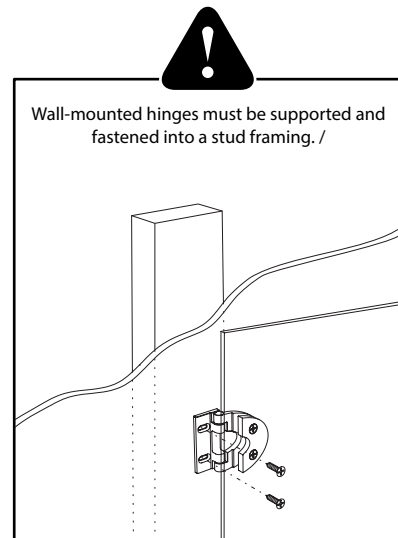

Tub Shield

Model shown / VXT029-11-40L-Q

FEATURES :

- ◆ European style frameless door
- ◆ Optional Microtek glass surface protection
- ◆ Tempered glass
- ◆ Glass thickness : 1/4" (6mm), 3/8" (10mm)
- ◆ Choice of hinges
- ◆ 10-year limited warranty
- ◆ Easy to install ([see Instruction Manual](#))

Model	Height (A)	Width (B)	Finish	Glass / Verre	Base
VXT029	63" / 1600mm	29" / 737mm	11 / 25	3/8" (10 mm) 40	N/A
VT029	63" / 1600mm	29" / 737mm	11 / 25	1/4" (6 mm) 40	N/A

Insert Code L or R 	Insert Code 	
-------------------------------	------------------------	--

WITH RECTANGULAR (M) HINGES

WITH RECTANGULAR (M) HINGES

Model	Height (A)	Width (B)	Finish	Glass	Base
VMSXT029	63" / 1600mm	29" / 737mm	11 / 25 / 33	3/8" (10 mm)	N/A

	Products and specifications are subject to change without notice. Please contact our sale office for any further enquiry.	Glass Options / Verre	Finish Options / Fini
		40 : 3/8" Clear	11 : Chrome 25 : Brushed Nickel 33 : Matte Black