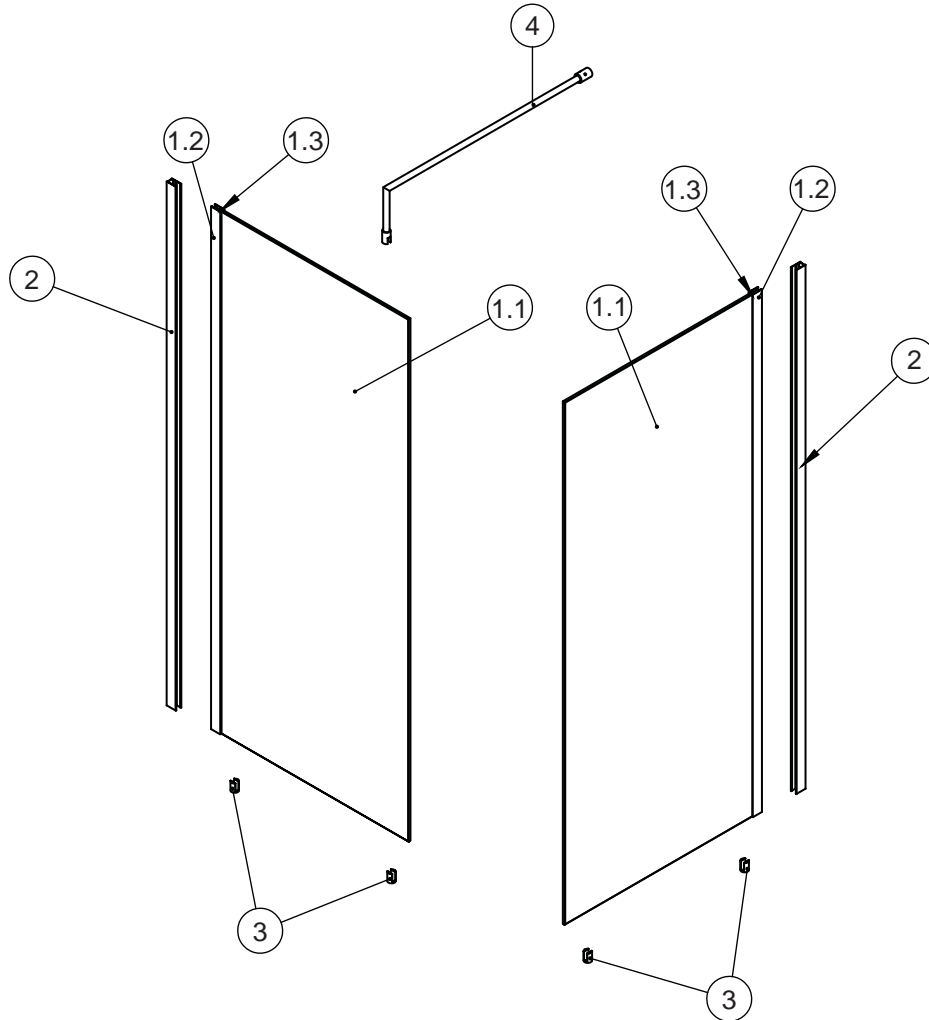

V56312 - V6310

PETRA "V" 2 SIDED Shower Panel - LISTE DES PIÈCES / PARTS LISTING

QUINCAILLERIE / HARDWARE

- 7.1  CHEVILLE #6-1  
WALL PLUG #6-1
- 7.2  VIS #8-3/8"  
SCREW #8-3/8"
- 7.3  VIS #8-1 1/4"  
SCREW #8-1 1/4"
- 7.4  CAPUCHON COUVRE-VIS  
SCREW CAP

ITEM NO.	PIÈCES / PARTS	QTY
1.1	PANNEAU FIXE / FIXED PANEL	2
1.2	EXTENSEUR / EXPANDER	2
1.3	JOINT D'ÉTANCHÉITÉ / GASKET	2
2	JAMBAGE / WALL JAMB	2
3	SUPPORT INFÉRIEUR / BOTTOM GLASS CLIP	4
4	BARRE DE SUPPORT / SUPPORT BAR	1
7.1	CHEVILLE / WALL PLUG #6-1	8
7.2	VIS AUTO-PERCANTE / SELF DRILLING SCREW #8-3/8	6
7.3	VIS AUTO-PERCANTE / SELF DRILLING SCREW #8-1 1/4	6
7.4	CAPUCHON COUVRE-VIS / SCREW CAP #8-8	8